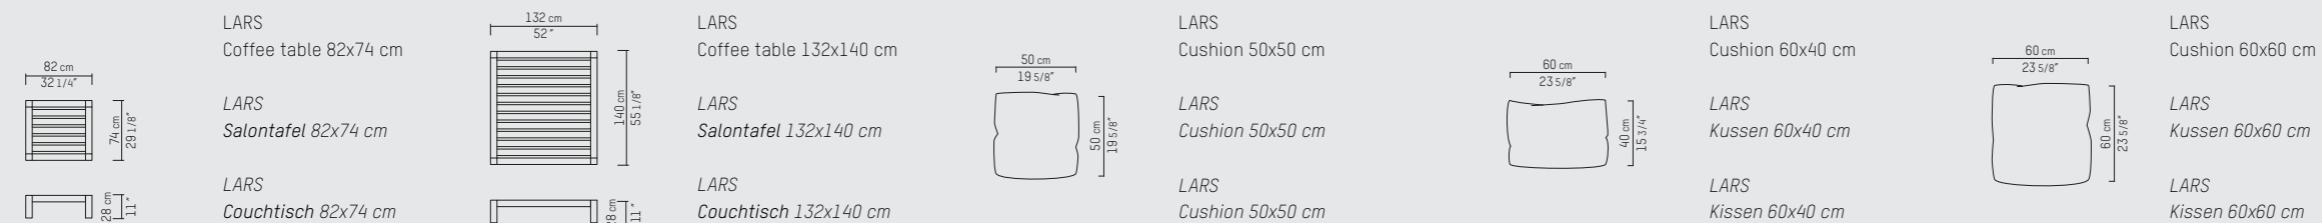

PIETBOON

LARS
LOUNGE SERIES

SPECIFICATION
SPECIFICATIE
SPEZIFIKATION

ENGLISH

Colors	Natural untreated teak.	
Material	Teak frame with stainless steel fittings. Seat and back cushions are made of open-cell hydro draining polyurethane. Optional back cushions filled with synthetic fibers. Included grey raincover.	
Weight / CBM	Armchair	44 kg / 0,57 m ³
	Loveseat	53 kg / 0,78 m ³
	Couch	71 kg / 1,25 m ³
	Daybed center	64 kg / 1,40 m ³
	Daybed arm l/r	73 kg / 1,49 m ³
	Coffee table 82x74	21 kg / 0,23 m ³
	Coffee table 132x140	49 kg / 0,66 m ³